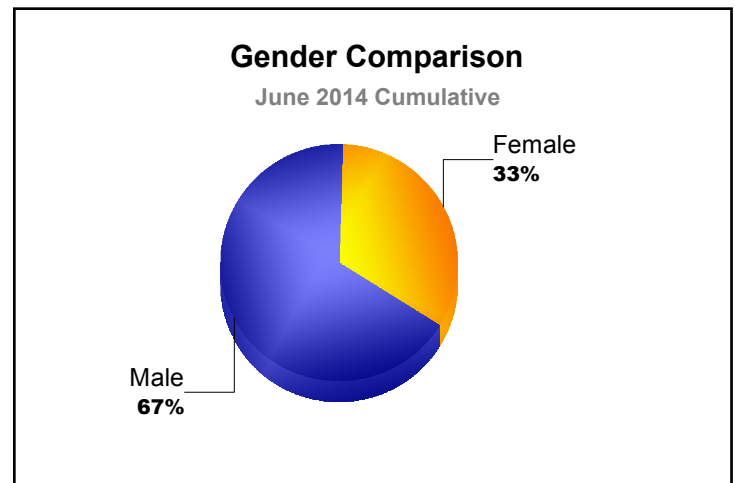

Year	New Clubs	Dropped Clubs	Gain/ Loss Clubs	New Members	Charter Members	Reinstate Members	Transfer Members	Total Member Added	Total Members Dropped	Gain/ Loss Members
2009-2010	0	0	0	84	0	8	10	102	-129	-27
2010-2011	0	0	0	70	0	5	7	82	-117	-35
2011-2012	0	0	0	76	0	9	7	92	-125	-33
2012-2013	0	0	0	62	0	9	6	77	-116	-39
2013-2014	0	-1	-1	100	0	10	6	116	-98	18
Average	0	0	0	78	0	8	7	94	-117	-23