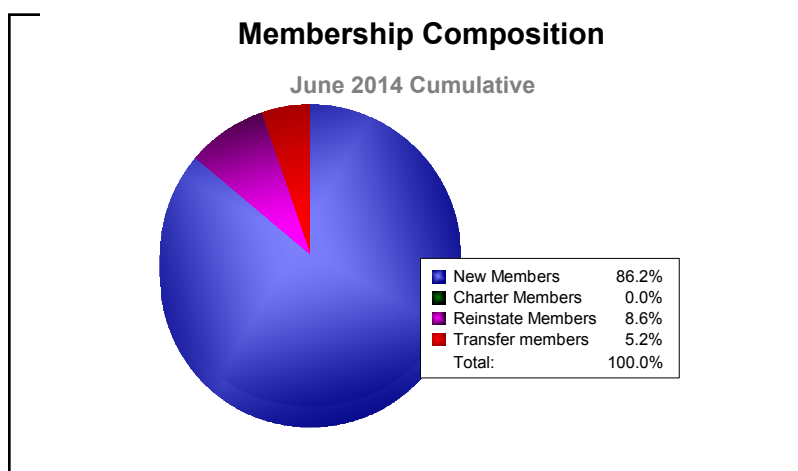

Year	New Clubs	Dropped Clubs	Gain/ Loss Clubs	New Members	Charter Members	Reinstate Members	Transfer Members	Total Member Added	Total Members Dropped	Gain/ Loss Members
2009-2010	0	0	0	84	0	8	10	102	-129	-27
2010-2011	0	0	0	70	0	5	7	82	-117	-35
2011-2012	0	0	0	76	0	9	7	92	-125	-33
2012-2013	0	0	0	62	0	9	6	77	-116	-39
2013-2014	0	-1	-1	100	0	10	6	116	-98	18
Average	0	0	0	78	0	8	7	94	-117	-23

Year	New Clubs	Dropped Clubs	Gain/ Loss Clubs	New Members	Charter Members	Reinstate Members	Transfer Members	Total Member Added	Total Members Dropped	Gain/ Loss Members
2009-2010	0	-1	-1	86	0	10	13	109	-205	-96
2010-2011	0	-3	-3	75	0	8	20	103	-187	-84
2011-2012	0	-1	-1	89	0	12	11	112	-121	-9
2012-2013	0	-2	-2	61	0	1	6	68	-127	-59
2013-2014	1	-2	-1	88	39	4	22	153	-121	32
Average	0	-2	-2	80	8	7	14	109	-152	-43