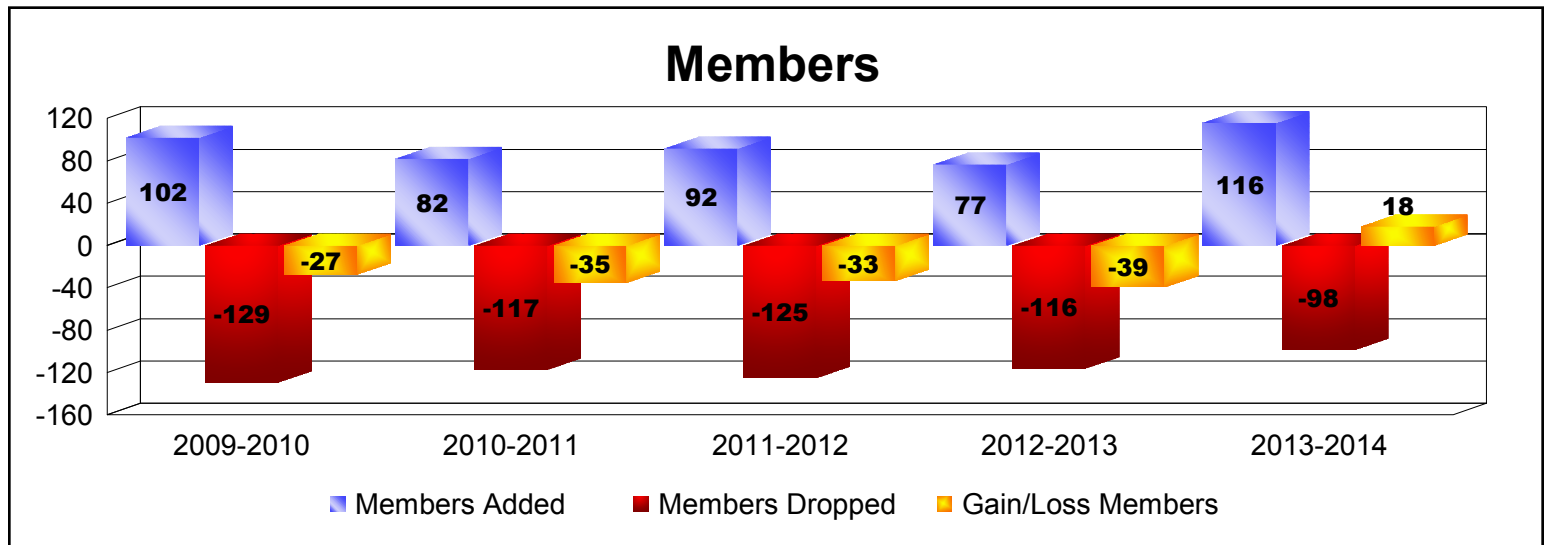

Year	New Clubs	Dropped Clubs	Gain/ Loss Clubs	New Members	Charter Members	Reinstate Members	Transfer Members	Total Member Added	Total Members Dropped	Gain/ Loss Members
2009-2010	0	0	0	84	0	8	10	102	-129	-27
2010-2011	0	0	0	70	0	5	7	82	-117	-35
2011-2012	0	0	0	76	0	9	7	92	-125	-33
2012-2013	0	0	0	62	0	9	6	77	-116	-39
2013-2014	0	-1	-1	100	0	10	6	116	-98	18
Average	0	0	0	78	0	8	7	94	-117	-23

Year	New Clubs	Dropped Clubs	Gain/ Loss Clubs	New Members	Charter Members	Reinstate Members	Transfer Members	Total Member Added	Total Members Dropped	Gain/ Loss Members
2009-2010	0	-1	-1	86	0	10	13	109	-205	-96
2010-2011	0	-3	-3	75	0	8	20	103	-187	-84
2011-2012	0	-1	-1	89	0	12	11	112	-121	-9
2012-2013	0	-2	-2	61	0	1	6	68	-127	-59
2013-2014	1	-2	-1	88	39	4	22	153	-121	32
Average	0	-2	-2	80	8	7	14	109	-152	-43