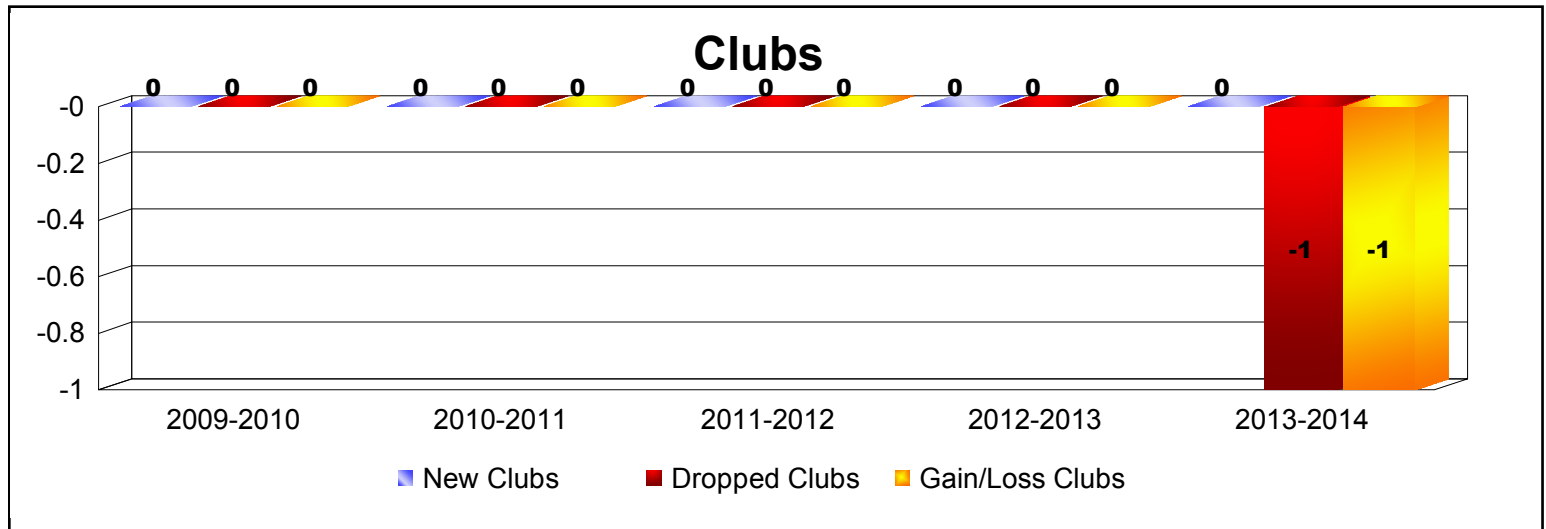

Year	New Clubs	Dropped Clubs	Gain/ Loss Clubs	New Members	Charter Members	Reinstate Members	Transfer Members	Total Member Added	Total Members Dropped	Gain/ Loss Members
2009-2010	0	0	0	84	0	8	10	102	-129	-27
2010-2011	0	0	0	70	0	5	7	82	-117	-35
2011-2012	0	0	0	76	0	9	7	92	-125	-33
2012-2013	0	0	0	62	0	9	6	77	-116	-39
2013-2014	0	-1	-1	100	0	10	6	116	-98	18
Average	0	0	0	78	0	8	7	94	-117	-23

Year	New Clubs	Dropped Clubs	Gain/ Loss Clubs	New Members	Charter Members	Reinstate Members	Transfer Members	Total Member Added	Total Members Dropped	Gain/ Loss Members
2009-2010	0	-1	-1	86	0	10	13	109	-205	-96
2010-2011	0	-3	-3	75	0	8	20	103	-187	-84
2011-2012	0	-1	-1	89	0	12	11	112	-121	-9
2012-2013	0	-2	-2	61	0	1	6	68	-127	-59
2013-2014	1	-2	-1	88	39	4	22	153	-121	32
Average	0	-2	-2	80	8	7	14	109	-152	-43